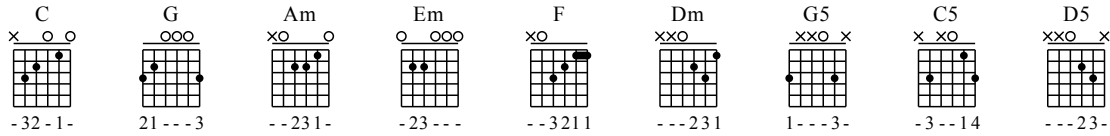

# Always with me (Theme song from Spirited away)

www.kungfuguitar.net

Arranged: TC CHEW

Music by Yumi Kimura

Standard Tuning

① = E ④ = D

② = B ⑤ = A

③ = G ⑥ = E

## Part A

Chords: C C G

1

Chords: Am Em F Dm G5

7

Chords: C G Am Em F C

13

Part B